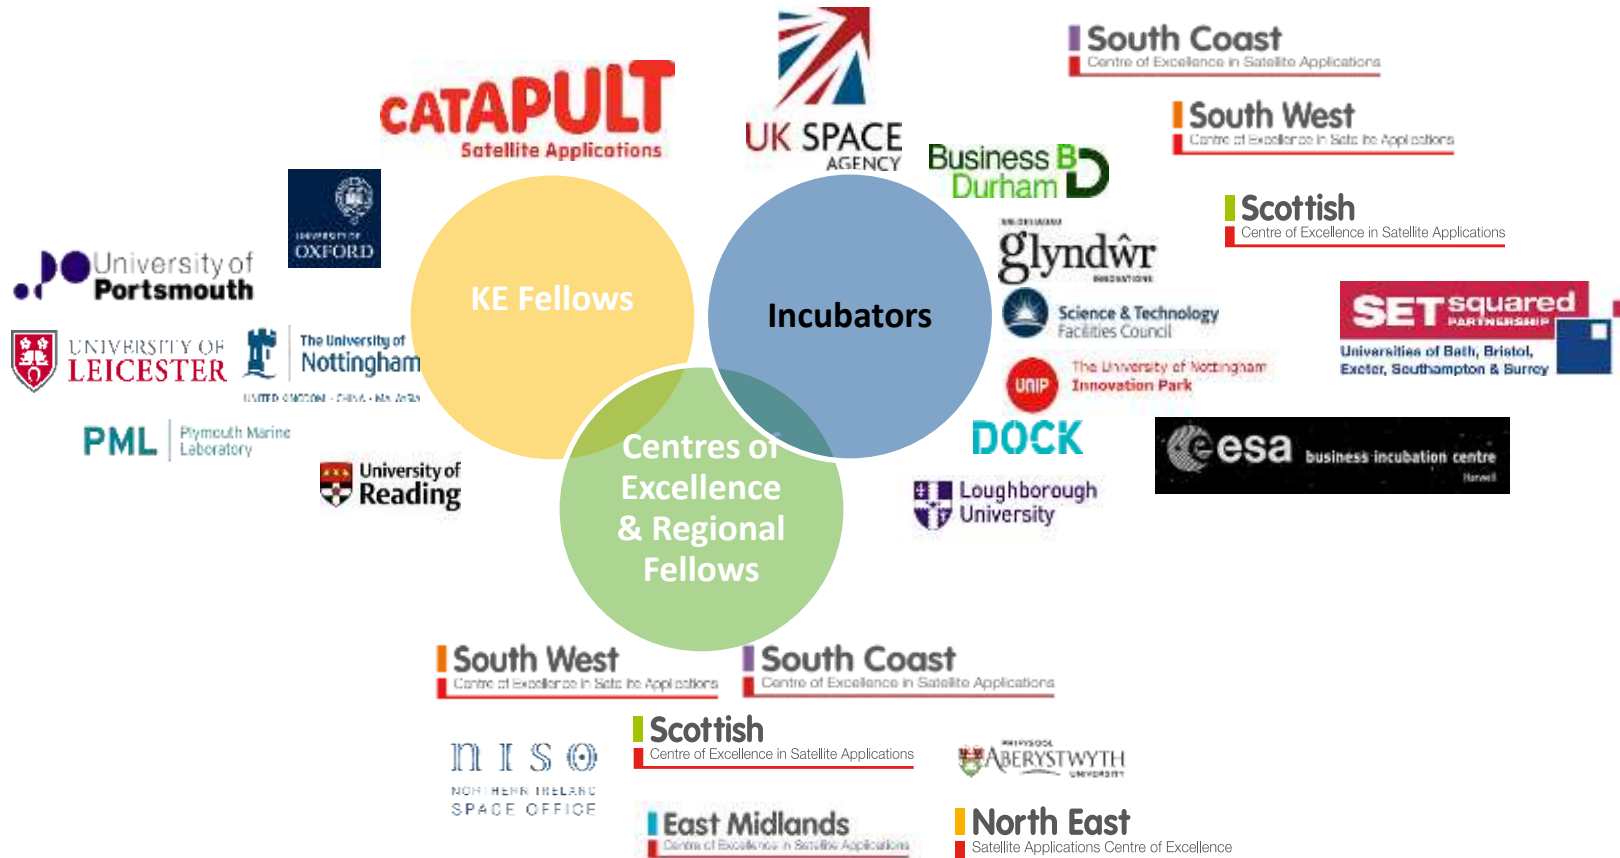

Growth Opportunities