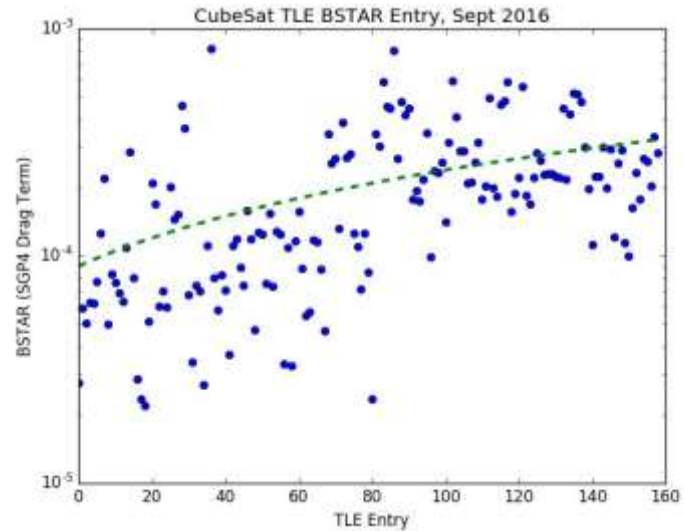

#UKSPACE2017

CubeSat R&D

- Great missions! But internationally led by U.S:
 - Lots of resources online: CalPoly, SmallSat
- Moving up mass 6 > 24U
- Major Themes:
 - New locations: Moon, Mars, L1/L2
 - Science: Spectrometers,
 - Comms, comms, comms! HF > Ka-band

#UKSPACE2017

All TLE Altitude Entry, Sept 2016

CubeSat R&D

- Leading by example

#UKSPACE2017

#UKSPACE2017