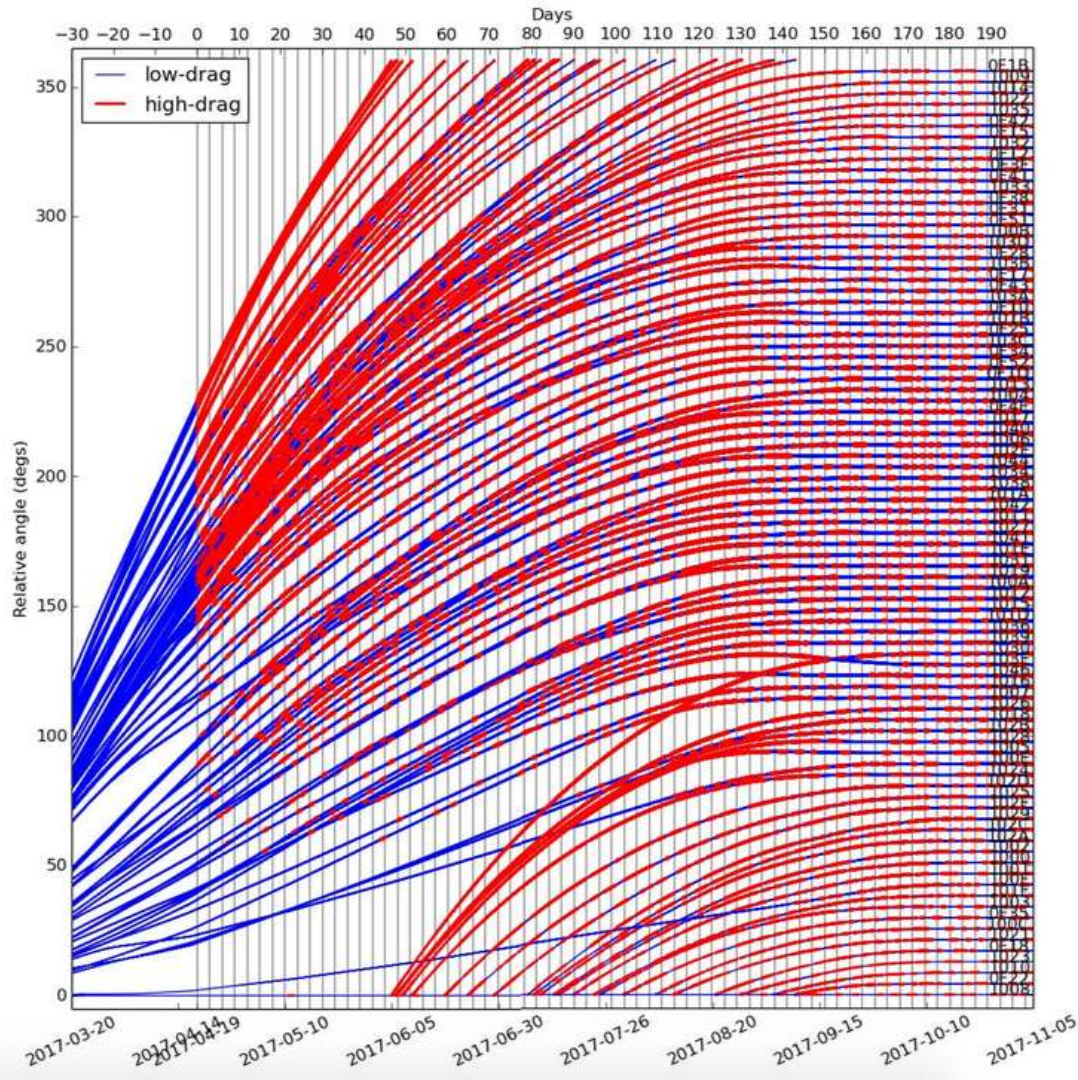

A satellite-style map of Africa and Algeria, showing the Sahara Desert in shades of brown and orange, and the Mediterranean Sea in blue. The map is oriented with North to the right.

DR CHRIS BRIDGES

Surrey Space Centre
University of Surrey

#UKSPACE2017

CubeSat R&D

- Great missions! But internationally led by U.S:
 - Lots of resources online: CalPoly, SmallSat
- Moving up mass 6 > 24U
- Major Themes:
 - New locations: Moon, Mars, L1/L2
 - Science: Spectrometers,
 - Comms, comms, comms! HF > Ka-band

#UKSPACE2017

All TLE Altitude Entry, Sept 2016

CubeSat R&D

- Leading by example

#UKSPACE2017

#UKSPACE2017