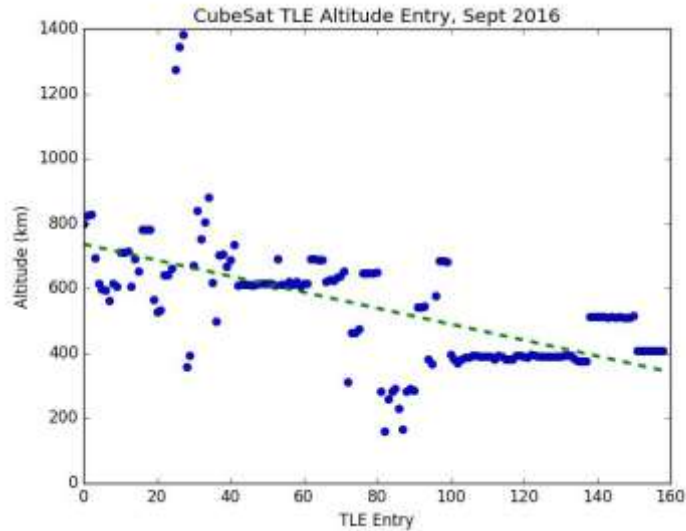

#UKSPACE2017

CubeSat R&D

- Great missions! But internationally led by U.S:
 - Lots of resources online: CalPoly, SmallSat
- Moving up mass 6 > 24U
- Major Themes:
 - New locations: Moon, Mars, L1/L2
 - Science: Spectrometers,
 - Comms, comms, comms! HF > Ka-band

#UKSPACE2017

All TLE Altitude Entry, Sept 2016

CubeSat R&D

- Leading by example

#UKSPACE2017

#UKSPACE2017