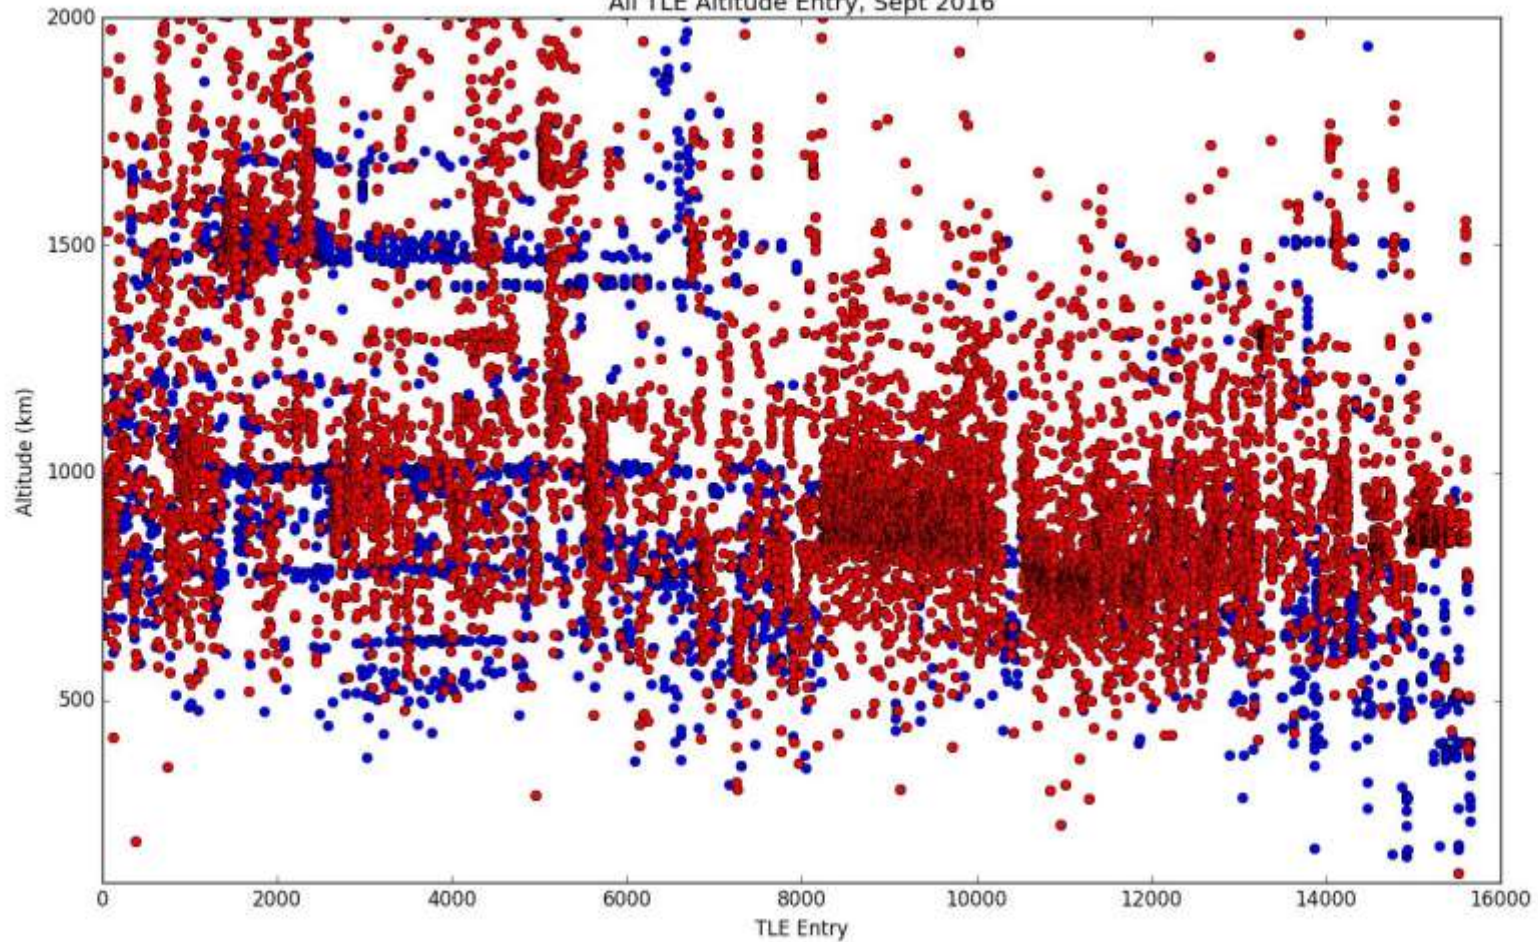

A satellite-style map of Africa and Algeria, showing the Sahara Desert in shades of brown and orange, and the Mediterranean Sea in blue. The map is oriented with North to the right.

DR CHRIS BRIDGES

Surrey Space Centre
University of Surrey

#UKSPACE2017

CubeSat R&D

- Great missions! But internationally led by U.S:
 - Lots of resources online: CalPoly, SmallSat
- Moving up mass 6 > 24U
- Major Themes:
 - New locations: Moon, Mars, L1/L2
 - Science: Spectrometers,
 - Comms, comms, comms! HF > Ka-band

#UKSPACE2017

All TLE Altitude Entry, Sept 2016

CubeSat R&D

- Leading by example

#UKSPACE2017

#UKSPACE2017