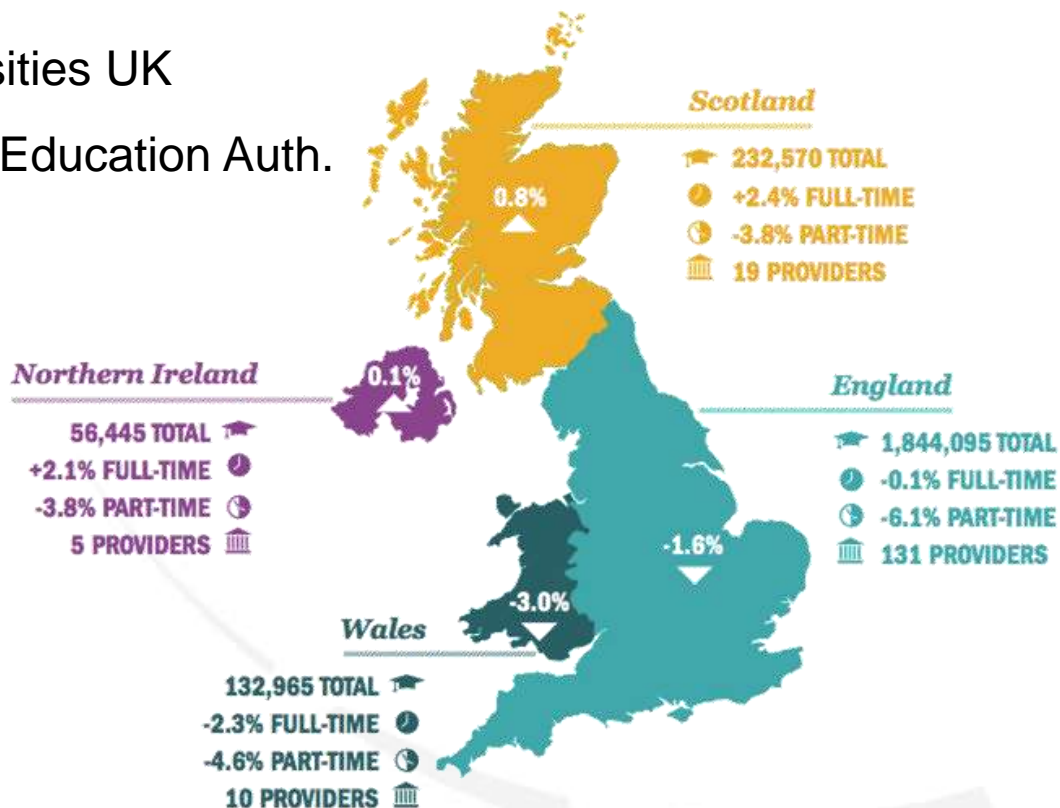

A satellite-style map of Africa and Algeria, showing the Sahara Desert in shades of brown and orange, and the Mediterranean Sea in blue. The map is oriented with North to the right.

DR CHRIS BRIDGES

Surrey Space Centre
University of Surrey

#UKSPACE2017

Regional Pipeline

Universities UK

Higher Education Auth.

#UKSPACE2017

A Leaky Pipeline

Current stats in 2015:

- Engineering +23.3%
- Computer Science -20.3%
- 132K Eligible students
 - 24K EE, 33K ME, 11K Aerospace
- 68% stay in UK, 15% further study, 5% leave (was 3%)